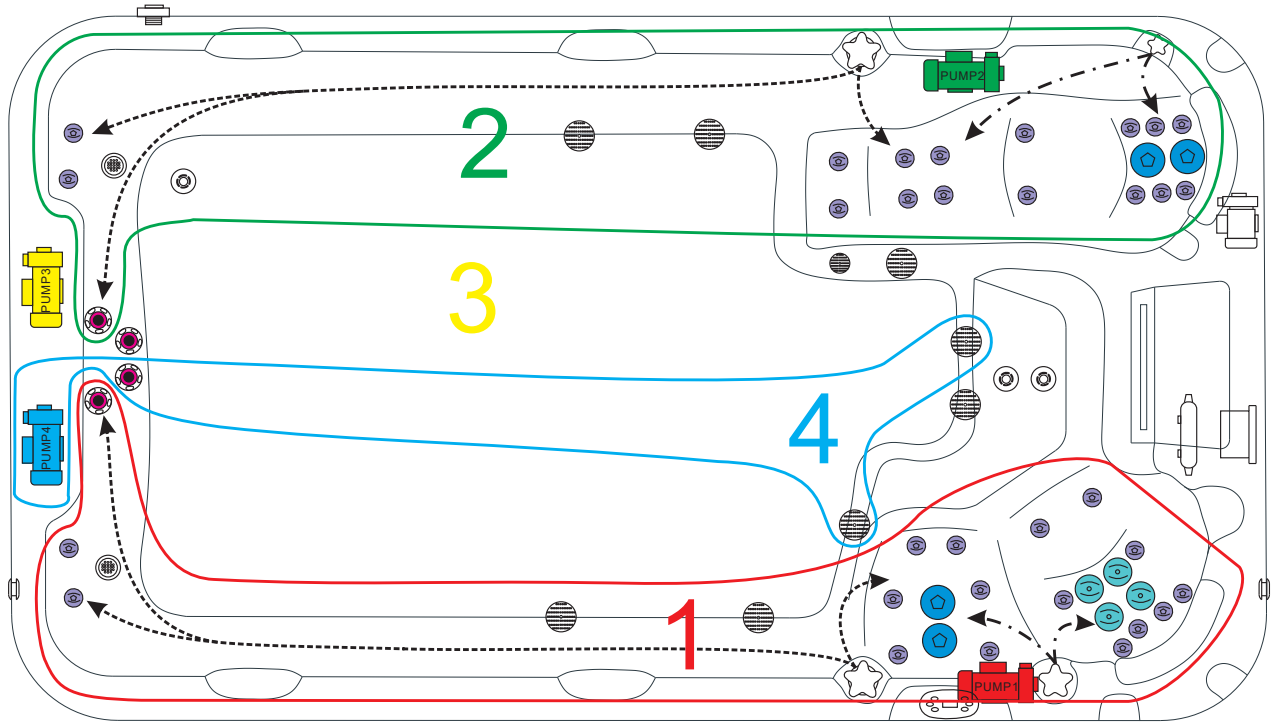

passion
spas | love your senses

SWIMSPA AQUATIC I

PASSION SPAS SPORT- EN FITNESS COLLECTION

SPECIFICATIONS/GENERAL

Dimensions LxW x H.....	400x228x 126 cm
Number of Seats.....	3
Number of Loungers.....	1
Capacity in Liter.....	7500
Dry Weight in kg.....	1200
Full Weight in kg.....	8700
Shell Material.....	Aristech® Acrylic with Vinylester and Polyester
Synthetic Maintenance Free Cabinet.....	Standard
Removable Side Panels.....	4
Cabinet Material.....	Synthetic
Durable Support System.....	Synthetic
Everlast™ Full Floor Support Material.....	Polyester
High Density Urethane Insulation.....	Standard
Cup Holders.....	5

ELECTRICAL SYSTEM

Voltage.....	230/380 V
Amperage.....	380V - 20A / 230V - 40A
Full Flow Electric Heater.....	3 kW
Control System.....	Balboa GS523DZ
Light (18 x Multi Color LED).....	Standard
Electronic Topside Control.....	Balboa TP600

passion
spas | love your senses

SWIMSPA AQUATIC I

PASSION SPAS SPORT- EN FITNESS COLLECTION

POWER SUPPLY
1x 20A/380V

Clusterjet 150293 12pcs

Clusterjet 152186 2pcs

Power Jet 150155 5pcs

Swim Jet 150202 1pc