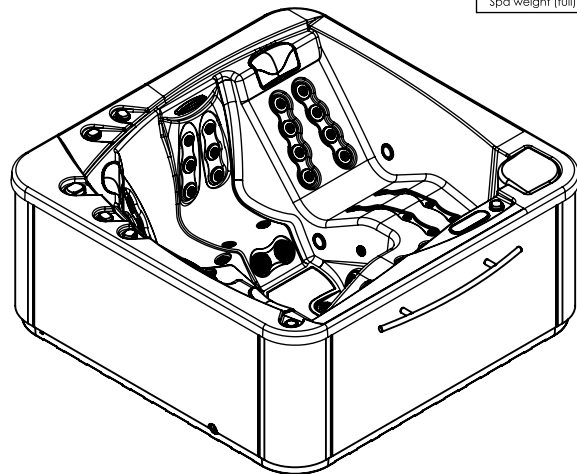

General specifications	
Spa weight (empty)	327 Kg
Spa weight (full)	1227 Kg

Inground option

WARNING:
 Essential to keep a minimum clearance access of

ELECTRICAL BOARD CONNECTIONS ACCESS

SHOWROOM DE 250M2 VISIT US! WEEKEND BY APPOINTMENT ONLY
IN THE BELOURA BUSINESS CENTER, NEAR THE ESTORIL RACE TRACK