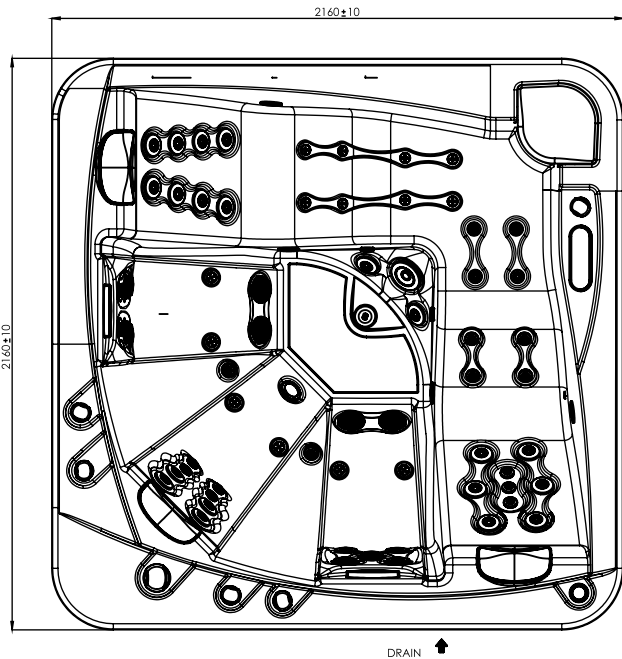

General specifications	
Spa weight (empty)	327 Kg
Spa weight (full)	1227 Kg

Inground option

WARNING:
 Essential to keep a minimum clearance access of

ELECTRICAL BOARD CONNECTIONS ACCESS

SHOWROOM DE 250M2 VISIT US! WEEKEND BY APPOINTMENT ONLY
IN THE BELOURA BUSINESS CENTER, NEAR THE ESTORIL RACE TRACK