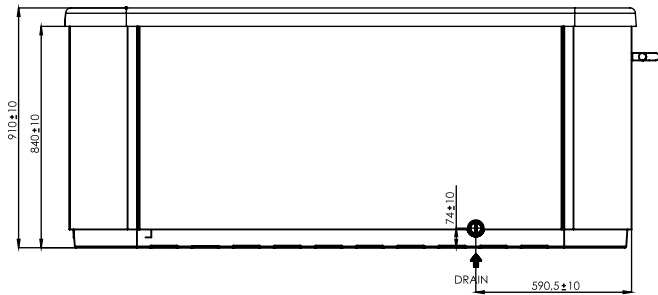

General specifications	
Spa weight (empty)	327 Kg
Spa weight (full)	1227 Kg

Inground option

WARNING:
 Essential to keep a minimum clearance access of

ELECTRICAL BOARD CONNECTIONS ACCESS

SHOWROOM DE 250M2 VISIT US! WEEKEND BY APPOINTMENT ONLY
IN THE BELOURA BUSINESS CENTER, NEAR THE ESTORIL RACE TRACK