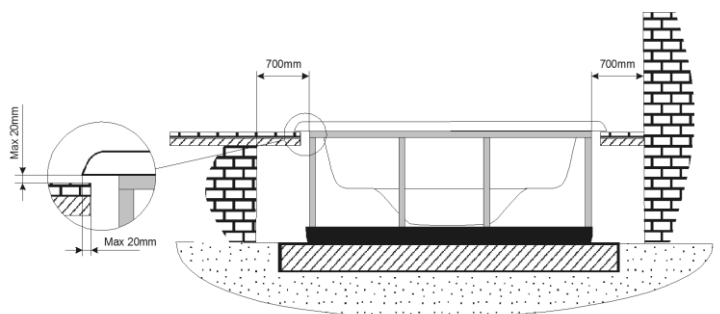

General specifications	
Spa weight (empty)	327 Kg
Spa weight (full)	1227 Kg

Inground option

WARNING:
 Essential to keep a minimum clearance access of

ELECTRICAL BOARD CONNECTIONS ACCESS

SHOWROOM DE 250M2 VISIT US! WEEKEND BY APPOINTMENT ONLY
IN THE BELOURA BUSINESS CENTER, NEAR THE ESTORIL RACE TRACK