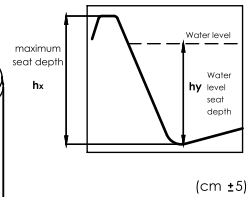

General specifications	
Spa weight (empty)	292 Kg
Spa weight (full)	1.192 Kg

POSITION	hx	hy
T1	56	42
S1	52	38
S2	52	38
S3	52	38
T2	56	42

↑
↓
ELECTRICAL BOARD CONNECTIONS ACCESS

Inground option

WARNING:
 It's essential to keep a minimum clearance access of 700mm all around.