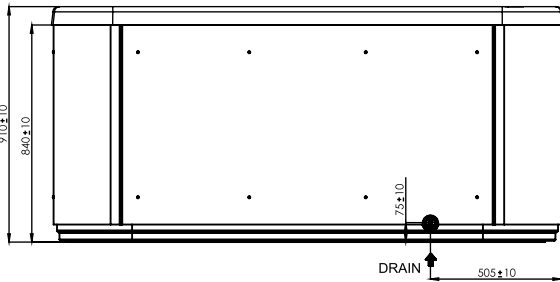

General specifications	
Spa weight (empty)	292 Kg
Spa weight (full)	1.192 Kg

POSITION	hx	hy
T1	56	42
S1	52	38
S2	52	38
S3	52	38
T2	56	42

↑
↓
ELECTRICAL BOARD CONNECTIONS ACCESS

Inground option

WARNING:
 It's essential to keep a minimum clearance access of 700mm all around.