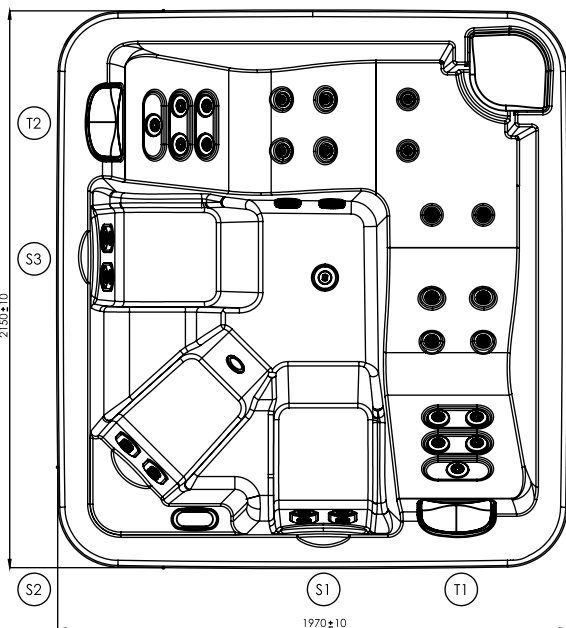

General specifications	
Spa weight (empty)	292 Kg
Spa weight (full)	1.192 Kg

POSITION	hx	hy
T1	56	42
S1	52	38
S2	52	38
S3	52	38
T2	56	42

↑
↓
ELECTRICAL BOARD CONNECTIONS ACCESS

Inground option

WARNING:
 It's essential to keep a minimum clearance access of 700mm all around.