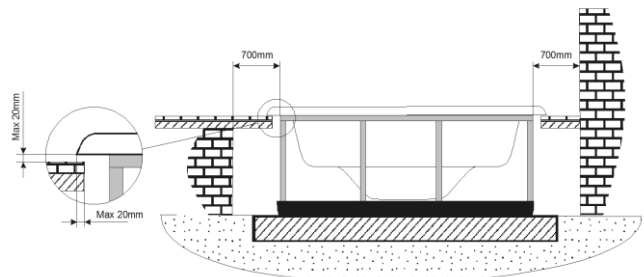

General specifications	
Spa weight (empty)	292 Kg
Spa weight (full)	1.192 Kg

POSITION	hx	hy
T1	56	42
S1	52	38
S2	52	38
S3	52	38
T2	56	42

↑
↓
ELECTRICAL BOARD CONNECTIONS ACCESS

Inground option

WARNING:
 It's essential to keep a minimum clearance access of 700mm all around.