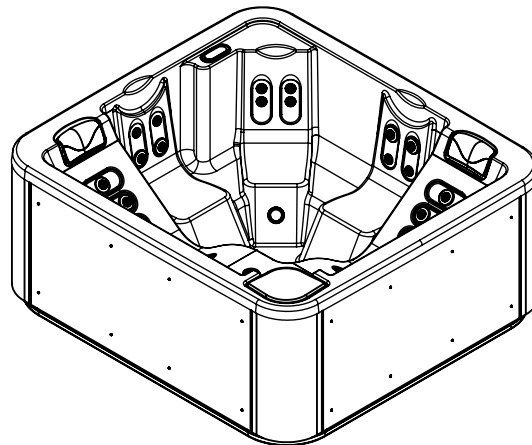

General specifications	
Spa weight (empty)	292 Kg
Spa weight (full)	1.192 Kg

POSITION	hx	hy
T1	56	42
S1	52	38
S2	52	38
S3	52	38
T2	56	42

↑
↓
ELECTRICAL BOARD CONNECTIONS ACCESS

Inground option

WARNING:
 It's essential to keep a minimum clearance access of 700mm all around.