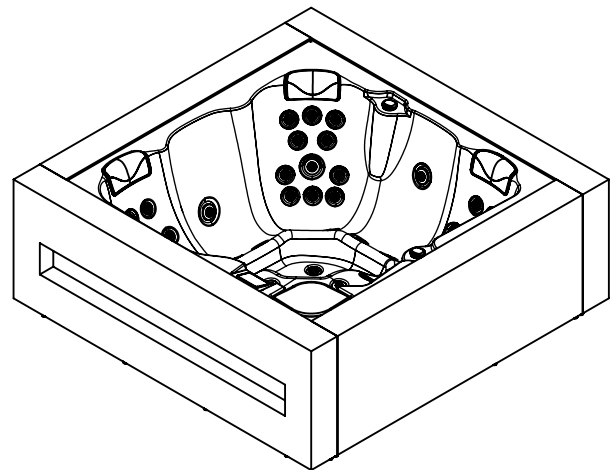

According to our policy of continuous improvement, dimensions, features or components of this product can be partially or completely changed without prior notice. It's Customer responsibility to verify that this is the last version of the drawing

↑ ↑
ELECTRICAL BOARD CONNECTIONS ACCESS

SHOWROOM DE 250M2 VISIT US! WEEKEND BY APPOINTMENT ONLY
IN THE BELOURA BUSINESS CENTER, NEAR THE ESTORIL RACE TRACK

Mergulho Salgado Piscinas e Spas, Lda VISITE-NOS Telm. 962444011 Tel. 216075598

Beloura Business Center – Rua dos Navegantes Bloco 1 Loja A R/C 2710-297-Linhó Sintra - perto Autódromo Estoril
EQUIPAMENTOS DE EXCELENTE EFICÁCIA DE ÚLTIMA GERAÇÃO geral@mergulhosalgado.pt www.mergulhosalgado.pt