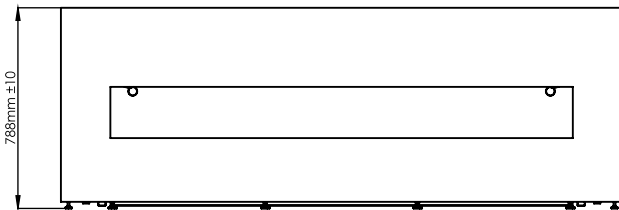

According to our policy of continuous improvement, dimensions, features or components of this product can be partially or completely changed without prior notice. It's Customer responsibility to verify that this is the last version of the drawing

↑ ↑
ELECTRICAL BOARD CONNECTIONS ACCESS

SHOWROOM DE 250M2 VISIT US! WEEKEND BY APPOINTMENT ONLY
IN THE BELOURA BUSINESS CENTER, NEAR THE ESTORIL RACE TRACK

Mergulho Salgado Piscinas e Spas, Lda VISITE-NOS Telm. 962444011 Tel. 216075598

Beloura Business Center – Rua dos Navegantes Bloco 1 Loja A R/C 2710-297-Linhó Sintra - perto Autódromo Estoril
EQUIPAMENTOS DE EXCELENTE EFICÁCIA DE ÚLTIMA GERAÇÃO geral@mergulhosalgado.pt www.mergulhosalgado.pt