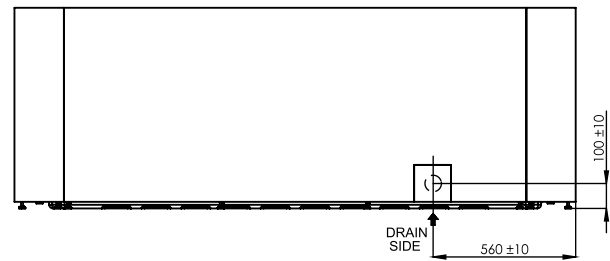

According to our policy of continuous improvement, dimensions, features or components of this product can be partially or completely changed without prior notice. It's Customer responsibility to verify that this is the last version of the drawing

↑ ↑
ELECTRICAL BOARD CONNECTIONS ACCESS

SHOWROOM DE 250M2 VISIT US! WEEKEND BY APPOINTMENT ONLY
IN THE BELOURA BUSINESS CENTER, NEAR THE ESTORIL RACE TRACK

Mergulho Salgado Piscinas e Spas, Lda VISITE-NOS Telm. 962444011 Tel. 216075598

Beloura Business Center – Rua dos Navegantes Bloco 1 Loja A R/C 2710-297-Linhó Sintra - perto Autódromo Estoril
EQUIPAMENTOS DE EXCELENTE EFICÁCIA DE ÚLTIMA GERAÇÃO geral@mergulhosalgado.pt www.mergulhosalgado.pt