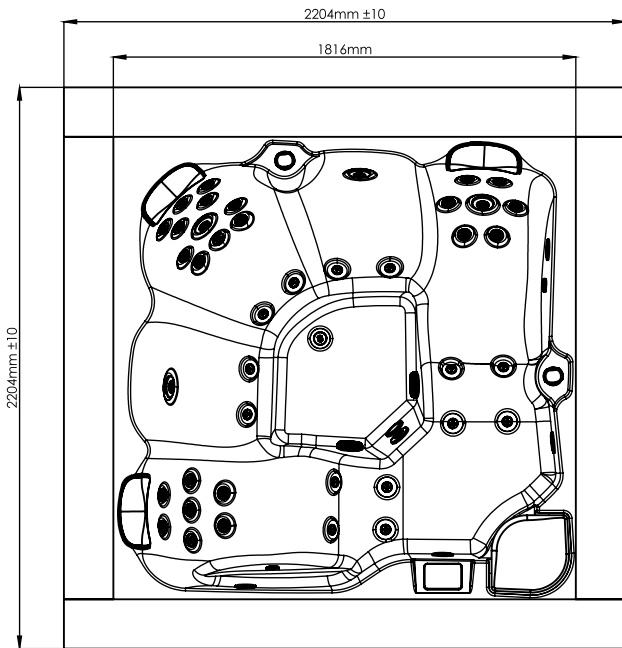

According to our policy of continuous improvement, dimensions, features or components of this product can be partially or completely changed without prior notice. It's Customer responsibility to verify that this is the last version of the drawing

↑ ↑
ELECTRICAL BOARD CONNECTIONS ACCESS

SHOWROOM DE 250M2 VISIT US! WEEKEND BY APPOINTMENT ONLY
IN THE BELOURA BUSINESS CENTER, NEAR THE ESTORIL RACE TRACK

Mergulho Salgado Piscinas e Spas, Lda VISITE-NOS Telm. 962444011 Tel. 216075598

Beloura Business Center – Rua dos Navegantes Bloco 1 Loja A R/C 2710-297-Linhó Sintra - perto Autódromo Estoril
EQUIPAMENTOS DE EXCELENTE EFICÁCIA DE ÚLTIMA GERAÇÃO geral@mergulhosalgado.pt www.mergulhosalgado.pt