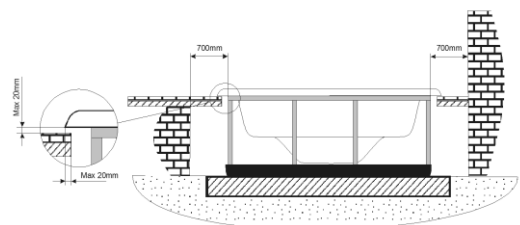

↑ ↑
 ELECTRICAL BOARD CONNECTIONS ACCESS

General specifications	
Spa weight (dry)	229 Kg
Spa weight (filled)	1009 Kg

Inground option

WARNING:
 It's essential to keep a minimum clearance access of 700mm all around.