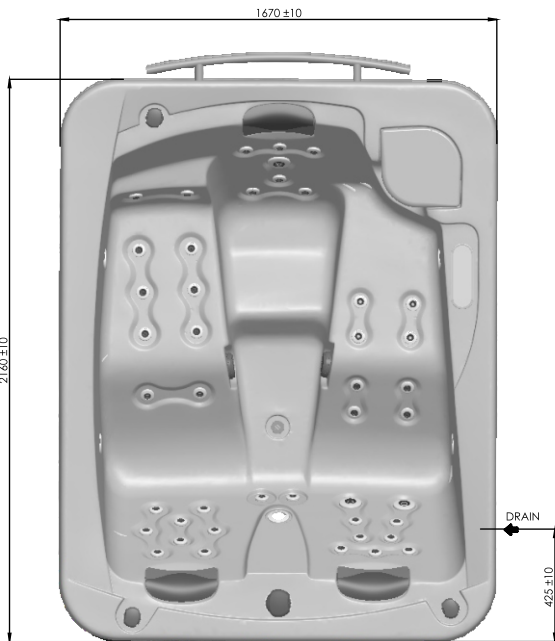

↑ ↑
ELECTRICAL BOARD CONNECTIONS ACCESS

General specifications	
Spa weight (dry)	229 Kg
Spa weight (filled)	1009 Kg

Inground option

WARNING:
It's essential to keep a minimum clearance access of 700mm all around.

According to our policy of continuous improvement, dimensions, features or components of this product can be partially or completely changed without prior notice.
It's Customer responsibility to verify that this is the last version of the drawing

SHOWROOM DE 250M2 VISIT US! WEEKEND BY APPOINTMENT ONLY
IN THE BELOURA BUSINESS CENTER, NEAR THE ESTORIL RACE TRACK

Mergulho Salgado Piscinas e Spas, Lda VISITE-NOS Telm. 962444011 Tel. 216075598

Beloura Business Center – Rua dos Navegantes Bloco 1 Loja A R/C 2710-297-Linhó Sintra - perto Autódromo Estoril
EQUIPAMENTOS DE EXCELENTE EFICÁCIA DE ÚLTIMA GERAÇÃO geral@mergulhosalgado.pt www.mergulhosalgado.pt