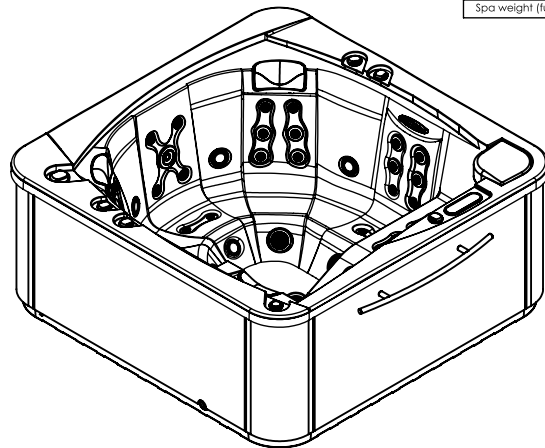

General specifications	
Spa weight (empty)	327 Kg
Spa weight (full)	1.465 Kg

Inground option

WARNING:
It's essential to keep a minimum clearance access of 700mm all around.

According to our policy of continuous improvement, dimensions, features or components of this product can be partially or completely changed without prior notice.
It's Customer responsibility to verify that this is the last version of the drawing

SHOWROOM DE 250M2 VISIT US! WEEKEND BY APPOINTMENT ONLY
IN THE BELOURA BUSINESS CENTER, NEAR THE ESTORIL RACE TRACK

Mergulho Salgado Piscinas e Spas, Lda VISITE-NOS Telm. 962444011 Tel. 216075598

Beloura Business Center – Rua dos Navegantes Bloco 1 Loja A R/C 2710-297-Linhó Sintra - perto Autódromo Estoril
EQUIPAMENTOS DE EXCELENTE EFICÁCIA DE ÚLTIMA GERAÇÃO geral@mergulhosalgado.pt www.mergulhosalgado.pt