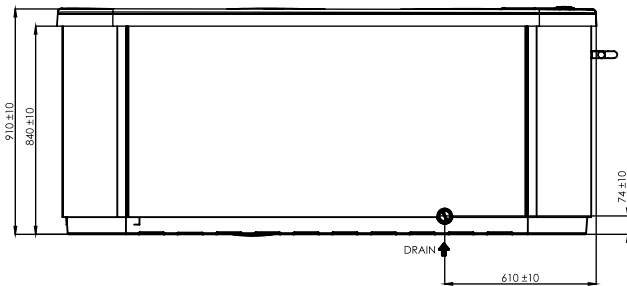

General specifications	
Spa weight (empty)	327 Kg
Spa weight (full)	1.465 Kg

**Inground option**

**WARNING:**  
 It's essential to keep a minimum clearance access of 700mm all around.

According to our policy of continuous improvement, dimensions, features or components of this product can be partially or completely changed without prior notice.  
 It's Customer responsibility to verify that this is the last version of the drawing