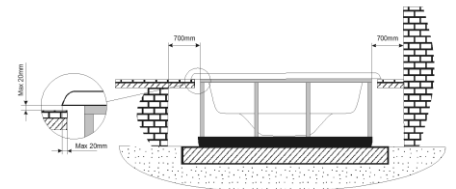

General specifications	
Spa weight (empty)	327 Kg
Spa weight (full)	1.465 Kg

**Inground option**

**WARNING:**  
 It's essential to keep a minimum clearance access of 700mm all around.

According to our policy of continuous improvement, dimensions, features or components of this product can be partially or completely changed without prior notice.  
 It's Customer responsibility to verify that this is the last version of the drawing