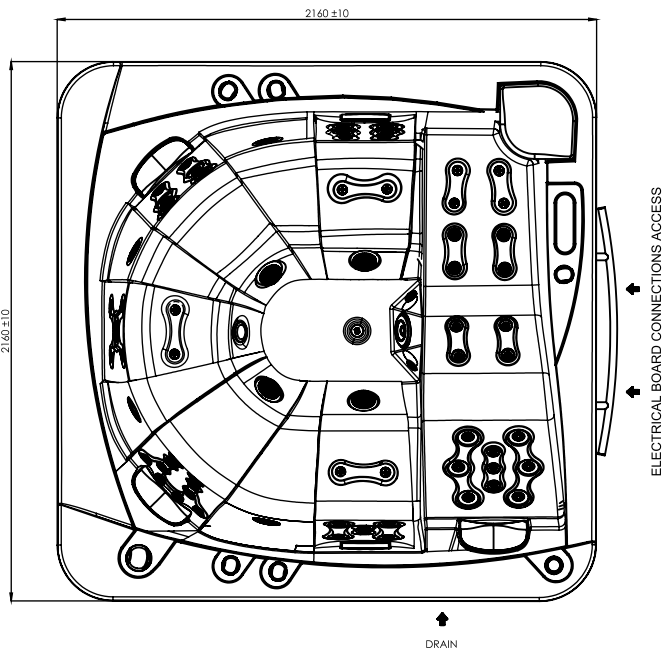

General specifications	
Spa weight (empty)	327 Kg
Spa weight (full)	1.465 Kg

**Inground option**

**WARNING:**  
 It's essential to keep a minimum clearance access of 700mm all around.

According to our policy of continuous improvement, dimensions, features or components of this product can be partially or completely changed without prior notice.  
 It's Customer responsibility to verify that this is the last version of the drawing