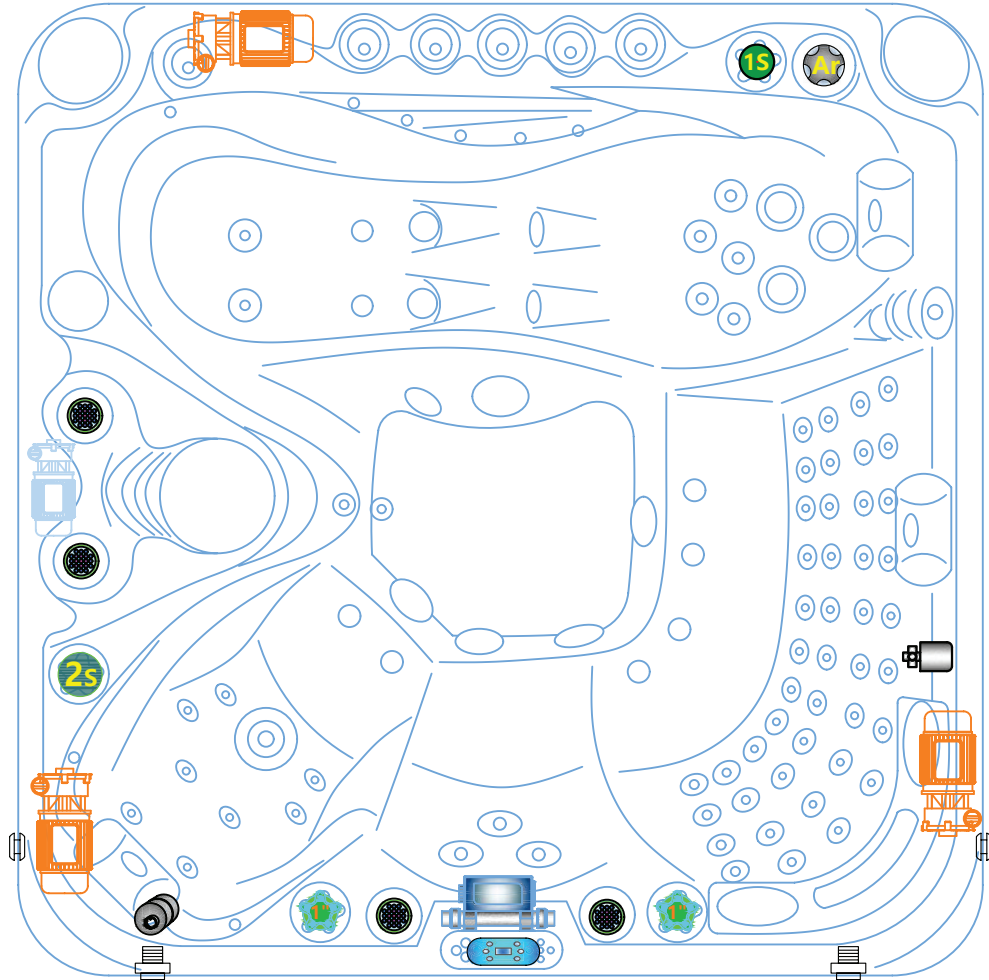

FELICITY MIGHTY WAVE

PASSION SPAS EXCLUSIVE COLLECTION

passion
spas | love your senses

SPECIFICATIONS/GENERAL

Dimensions LxWxH.....	213x213x91 cm
Number of Seats.....	4
Number of Loungers.....	1
Capacity in Liter.....	1490
Dry Weight in kg.....	390
Full Weight in kg.....	1880
Shell Material.....	Aristech® Acrylic with Vinylester and Polyester
Synthetic Maintenance Free Cabinet.....	Standard
Removable Side Panels.....	4
Durable Support System.....	Synthetic
Everlast™ Full Floor Support Material.....	Polyester
High Density Urethane Insulation.....	Standard
Cup Holders.....	4

Voltage.....	230/380 V
Amperage.....	230V-32A/380V-16A
Full Flow Electric Heater.....	3 kW
Control System.....	Balboa BP600
Light (18 x Multi Color LED).....	Standard
Electronic Topside Control.....	Balboa TP700

passion
spas | love your senses

FELICITY MIGHTY WAVE

PASSION SPAS EXCLUSIVE COLLECTION

POWER SUPPLY

1x 32A/230V or
1x 16A/380V

WTC50 Circulatiepomp

150817

Drainage