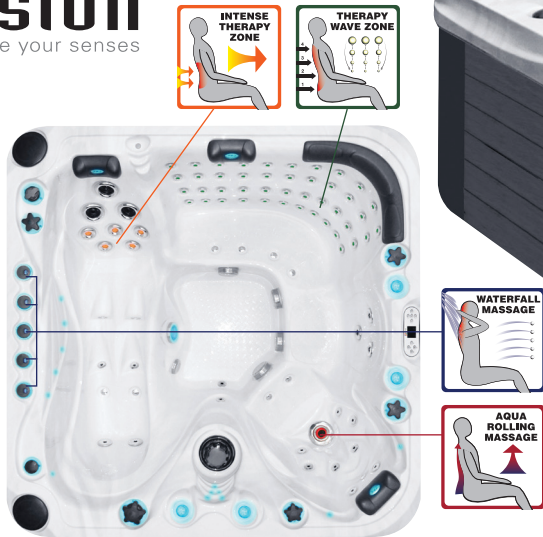

FELICITY MIGHTY WAVE

PASSION SPAS EXCLUSIVE COLLECTION

passion
spas | love your senses

SPECIFICATIONS/GENERAL

Dimensions LxWxH.....	213x213x91 cm
Number of Seats.....	4
Number of Loungers.....	1
Capacity in Liter.....	1490
Dry Weight in kg.....	390
Full Weight in kg.....	1880
Shell Material.....	Aristech® Acrylic with Vinylester and Polyester
Synthetic Maintenance Free Cabinet.....	Standard
Removable Side Panels.....	4
Durable Support System.....	Synthetic
Everlast™ Full Floor Support Material.....	Polyester
High Density Urethane Insulation.....	Standard
Cup Holders.....	4

WATER SYSTEM

Total jets.....	78
Water Jets, Stainless Steel.....	70
Air Injector Jets.....	8
Air Control Valve.....	2
Filters / Surface.....	(1) 50 Square Feet
Top Access Skim Filter.....	High-Volume Vortex Skimmer
Floor Drain.....	1
External Drain.....	1
Hi Flow Suctions.....	4
Water Diverter Valve.....	1
5" Massage Jets, Directional, Rotational and Pulsational.....	4
3" Directional Jets.....	10
2" Directional Jets.....	36
Ozone Jets.....	1

SPECIAL FEATURES

Soft Air Massage System.....	Standard
Molded Headrest Soft Pillows with LED Light.....	4
StarBrite Interior LED Light System.....	Standard
Cascade Creek Water Fall.....	1
Exterior Corner LED Lighting.....	2
Aromatherapy System.....	Standard
Ozone Sanitation System.....	Standard
Synergy Water Maintenance System.....	Standard
Ultra Efficient Dual-Wrap Cabinet Insulation.....	Standard
5/4 Ultra Efficient Walk-On Cover.....	Standard
Wifi Ready.....	Standard

Voltage.....	230/380 V
Amperage.....	230V-32A/380V-16A
Full Flow Electric Heater.....	3 kW
Control System.....	Balboa BP600
Light (18 x Multi Color LED).....	Standard
Electronic Topside Control.....	Balboa TP700