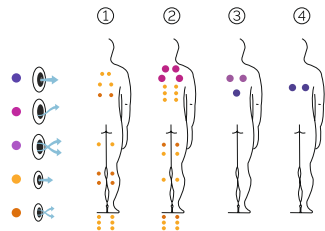

Water capacity (l): 8.500 liters

Weight: Empty 1.150 kg / Full 7.150 kg

3 colors

4 massages

④ ①

③ ②

SHELL FINISHES (ACRYLIC COLORS)

White

Sterling

Blue Marble

FEATURES

OPTIONAL FEATURES

TECHNICAL SPECIFICATIONS

FEATURES	
Total massage points	28
Massage Jets	27
Air Nozzles	Not available
Waterfall	1
Water fountains	3
Counter-current jets maximum flow rate	120 m ³ /h
Headrests	2
Touch Panel	Principal + Aux
Ultraviolet Treatment UV	Standard
Metal structure	Standard
ABS base	Not available
Energy Saving Cover	Standard
EcoSpa	Optional
Blue Connect Plus	Optional
Rowing Kit	Not available