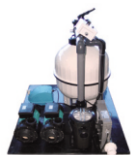

Fitness Spa

All-in-one.

USABILITY

The standout option for the Fitness hot tub, is the Fitness pack, which consists of:

Pole and harness: an accessory for swimming. This accessory is easily installed on the surface of the hot tub. This means that you can swim comfortably without having to worry about moving forwards.

Elastic bands: an accessory to perform various fitness exercises. These are installed using the hot tub's stainless steel bars.

Oars: an accessory to exercise the upper torso area. This consists of two oars installed on the wall of the hot tub, with elastic bands that allow you to adjust the tension.

ACCESSORIES

ROWING KIT

FITNESS KIT

SWIMMING KIT

AQUABIKE

SWIMSPA KIT

SPA FITNESS