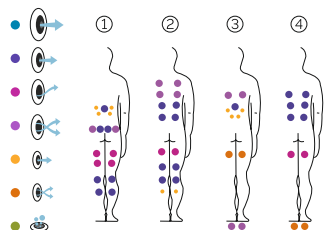

Measures: 400 x 230 x 138 cm

Water capacity (l): 6.000 litros

Weight: Empty 1.150 kg / Full 7.150 kg

3 colors

4 massages

SHELL FINISHES (ACRYLIC COLORS)

White Sterling Blue Marble

FURNITURE FINISHES (OUTDOOR CABINET)

Synthetic Grey

Warm Grey

FEATURES

OPTIONAL FEATURES

TECHNICAL SPECIFICATIONS

FEATURES

Total massage points	54
Massage Jets	54
Air Nozzles	Not available
Waterfall	Not available
Water fountains	Not available
Counter-current jets maximum flow rate	80 m³/h
Headrests	3
Touch Panel	Principal
Ultraviolet Treatment UV	Standard
Metal structure	Standard
ABS base	Not available
Energy Saving Cover	Standard
EcoSpa	Optional
Blue Connect Plus	Optional
Rowing Kit	Optional

Fitness Spa

All-in-one.

USABILITY

The standout option for the Fitness hot tub, is the Fitness pack, which consists of:

Pole and harness: an accessory for swimming. This accessory is easily installed on the surface of the hot tub. This means that you can swim comfortably without having to worry about moving forwards.