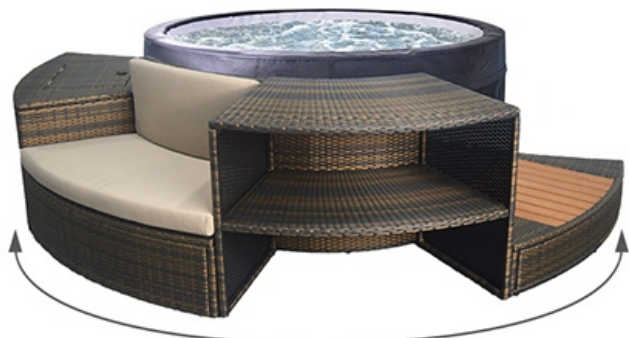

Mergulho Salgado.pt

Loja de Piscinas e Spas

290 cm

*You can place the furniture
as you wish*

Comfort bench

Double shelves

Motor block
dressing

Low credenza

Step

962 444 011

SEMI-RIGID TECHNOLOGY

Mergulho Salgado.pt
Loja de Piscinas e Spas

*Better thermal
insulation*

Resistant and durable

No puncture risk

*Fast temperature
increase*

962 444 011

CAPACITY

156 CM

140 CM

40 CM

70 CM

**ALL-IN-ONE
MOTOR BLOCK**

- MASSAGE
- FILTRATION
- HEATING

BRAIDED PVC FINISH

⊕ INCLUDED

Isothermal
cover

1 bacti-stop
filter

Filter
sleeve

Differential
power socket

**WITH THE PLUGS PROVIDED,
YOU CAN REMOVE THE SPA
MOTOR BLOCK WITHOUT
THE NEED TO EMPTY IT.**

Mergulho Salgado.pt
Loja de Piscinas e Spas