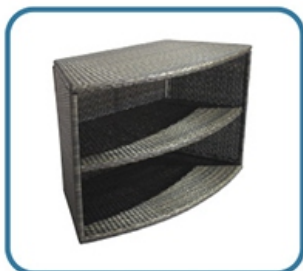

Mergulho Salgado.pt

Loja de Piscinas e Spas

290 cm

*You can place the furniture
as you wish*

Comfort bench

Double shelves

Motor block
dressing

Low credenza

Step

962 444 011

SEMI-RIGID TECHNOLOGY

Mergulho Salgado.pt
Loja de Piscinas e Spas

*Better thermal
insulation*

Resistant and durable

No puncture risk

*Fast temperature
increase*