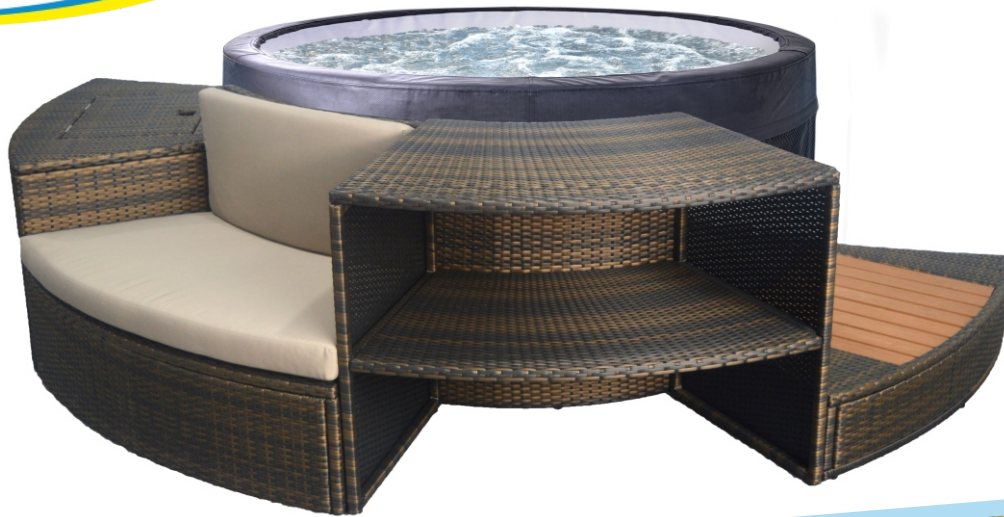

Mergulho Salgado.pt

Loja de Piscinas e Spas

290 cm

*You can place the furniture
as you wish*

Comfort bench

Double shelves

Motor block
dressing

Low credenza

✔ **EASY ASSEMBLY**

**FREESTANDING INSULATING
FOAM BOARD STRUCTURE**

962 444 011

✓ **QUALITY**

WARRANTY

2
YEARS

CERTIFICATIONS

Mergulho Salgado.pt
Loja de Piscinas e Spas