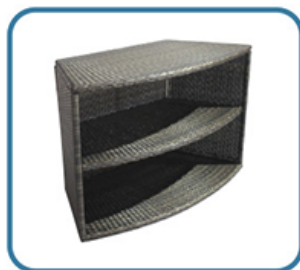

290 cm

*You can place the furniture
as you wish*

Comfort bench

Double shelves

Motor block
dressing

Low credenza

Step

SEMI-RIGID TECHNOLOGY

Mergulho Salgado.pt
Loja de Piscinas e Spas

*Better thermal
insulation*

Resistant and durable

No puncture risk

*Fast temperature
increase*

962 444 011

CAPACITY

184 CM