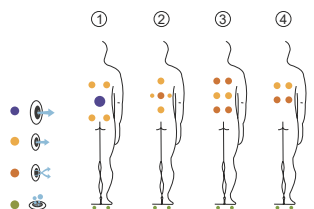

Water capacity (l): 520 liters

Weight: Empty 480 kg / Full 1.000 kg

6 colors

4 massages

SHELL FINISHES (ACRYLIC COLORS)

FURNITURE FINISHES (OUTDOOR CABINET)

Solid Surface

FEATURES