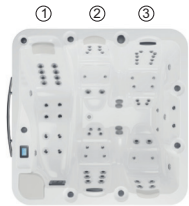

4 seats

Measures: 216 × 216 × 90 cm

Water capacity (l): 1.180 liters

Weight: Empty 306 kg / Full 1.486 kg

7 colors

5 massages

SHELL FINISHES (ACRYLIC COLORS)

FURNITURE FINISHES (OUTDOOR CABINET)

FEATURES

OPTIONAL FEATURES

FEATURES	
Total massage points	68
Massage Jets	54
Air Nozzles	12
Waterfall	2
Water fountains	2
Headrests	2
Touch Panel	Standard
Ultraviolet Treatment UV	Standard
Metal structure	Standard
Base ABS	Standard
Energy Saving Cover	Standard
EcoSpa	Optional
Nordic Insulation System	Optional
Blue Connect Plus	Optional
FINISHES	
Colour Sense	5 LED + illuminated Accessories
Pure Line Lighting	Optional
Surround Bluetooth Audio	Optional
Jets / Stainless Steel Nozzles	Standard
Stainless steel handrail	Standard
Aromatherapy	Standard
Wifi Spa Control	Optional
Without cabinet	Optional
MASSAGE PUMPS	
Water massage	2 × 1.800 W / 2,5 CV
Relax Impact Pump	1.150 W
FILTRATION AND HEATING	
Recirculation pump	200 W
Water heater	3.000 W
Type of filter	Cartridge
High Performance Water Care	Standard
POWER SUPPLY	
Power requirement to 230 V (LOW/AMP)	5.100 W / 22,2 A
Voltage	230 V / 400 V III