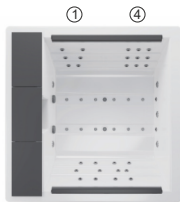

EXCLUSIVE LINE

Quantum

A minimalist hot tub with maximum features.

CODE 58748

Ideal for 4 people

4 positions

4 seats

Measures: 194 × 197 × 78 cm

Water capacity (l): 975 liters

Weight: Empty 220 kg / Full 1.195 kg

1 colors

4 massages

② ③

① ② ③ ④

SHELL FINISHES (ACRYLIC COLORS)

White