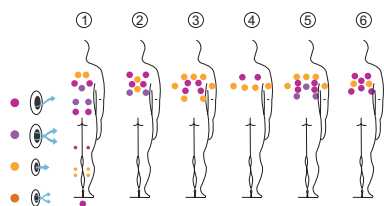

# Soft

Evolution in its purest form.

CODE 70523

Ideal for 6 people

6 positions

1 loungers

5 seats

Measures: 216 × 216 × 90 cm

Water capacity (l): 980 liters

Weight: Empty 330 kg / Full 1.310 kg

7 colors

6 massages