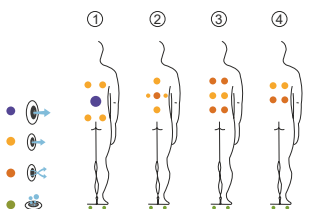

EXCLUSIVE LINE

Suite

Intimate and seductive.

CODE 71768

Ideal for 2 people

4 positions

4 seats

Measures: 203 × 150 × 72 cm

Water capacity (l): 520 liters

Weight: Empty 195 kg / Full 715 kg

1 colors

4 massages