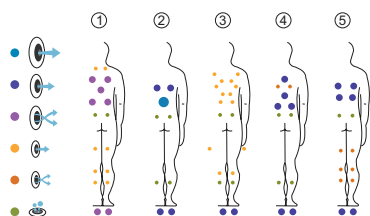

PREMIUM LINE

TECHNICAL SPECIFICATIONS

Velvet

The high performance XXL hot tub.

CODE 52666

Ideal for 4 people

5 positions

2 loungers

3 seats

Measures: 233 × 233 × 91 cm

Water capacity (l): 1.610 liters

Weight: Empty 378 kg / Full 1.988 kg

6 colors

5 massages