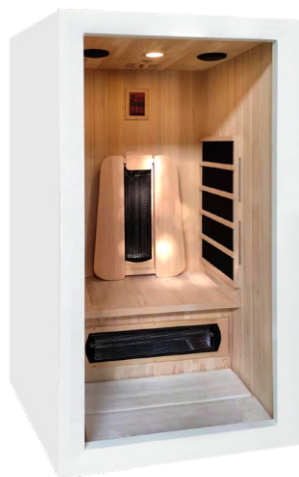

INFRARED
FULL SPECTRUM
QUARTZ

962 444 011

SAULO

A RELAXING BREAK FOR MYSELF

This infrared sauna gives you all the benefits of a professional sauna in a compact cabin designed for your personal use. An ergonomic backrest invites you to sit comfortably and enjoy the full benefit of quartz rays over the entire back in a space cradled in comforting heat from carbon panels.

Thanks to its compact size, you can place it in a small space and create a complete relaxation area: a bathroom, a room for your exercise bike or even next to the spa you had installed last year.

Your relaxation is completed with a full mind release by playing music of your choice inside the sauna and enjoying a comfortable read.

MAIN FEATURES

Optimized compact design

Easy to install
in 30 minutes

Quartz emitters

Ergonomic backrest

Canadian Spruce

FEATURES

Capacity	1 PERSON
Floor dimensions	90 x 90 cm
Overall dimensions	90 x 90 cm
Height	190 cm
Quartz emitters	2 emitters - Back and calves
Carbon emitters	2 lateral emitters
Total power	1400 W
Accessories	Digital control panel: temperature/audio/lighting MP3/FM audio
Temperature	From 18 to 60°C
Structure	100% Canadian spruce wood
Door	8 mm thick safety glass
Power supply	230 V - 50 Hz
Weight	125 kg
Warranty	Electronics 2 years/ Wood 7 years
Reference	SN-SAULO1