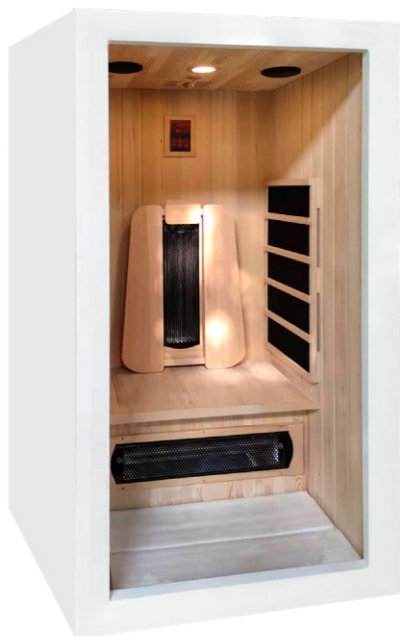

INFRARED
FULL SPECTRUM
QUARTZ

962 444 011

SAULO

A RELAXING BREAK FOR MYSELF

This infrared sauna gives you all the benefits of a professional sauna in a compact cabin designed for your personal use. An ergonomic backrest invites you to sit comfortably and enjoy the full benefit of quartz rays over the entire back in a space cradled in comforting heat from carbon panels.

Thanks to its compact size, you can place it in a small space and create a complete relaxation area: a bathroom, a room for your exercise bike or even next to the spa you had installed last year.

Your relaxation is completed with a full mind release by playing music of your choice inside the sauna and enjoying a comfortable read.

MAIN FEATURES

Optimized compact design

Easy to install
in 30 minutes

Quartz emitters

Ergonomic backrest

Canadian Spruce

FEATURES

Capacity	1 PERSON
Floor dimensions	90 x 90 cm
Overall dimensions	90 x 90 cm
Height	190 cm
Quartz emitters	2 emitters - Back and calves
Carbon emitters	2 lateral emitters
Total power	1400 W
Accessories	Digital control panel: temperature/audio/lighting MP3/FM audio
Temperature	From 18 to 60°C
Structure	100% Canadian spruce wood
Door	8 mm thick safety glass
Power supply	230 V - 50 Hz
Weight	125 kg
Warranty	Electronics 2 years/ Wood 7 years
Reference	SN-SAULO1