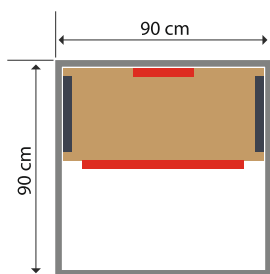

MAIN FEATURES

Optimized compact design

Easy to install
in 30 minutes

Quartz emitters

Ergonomic backrest

Canadian Spruce

FEATURES

Capacity	1 PERSON
Floor dimensions	90 x 90 cm
Overall dimensions	90 x 90 cm
Height	190 cm
Quartz emitters	2 emitters - Back and calves
Carbon emitters	2 lateral emitters
Total power	1400 W
Accessories	Digital control panel: temperature/audio/lighting MP3/FM audio
Temperature	From 18 to 60°C
Structure	100% Canadian spruce wood
Door	8 mm thick safety glass
Power supply	230 V - 50 Hz
Weight	125 kg
Warranty	Electronics 2 years/ Wood 7 years
Reference	SN-SAULO1