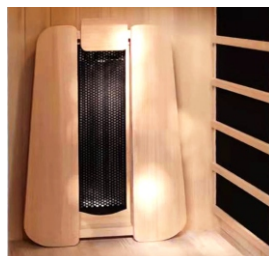

INFRARED
FULL SPECTRUM
QUARTZ

962 444 011

SAULO

A RELAXING BREAK FOR MYSELF

This infrared sauna gives you all the benefits of a professional sauna in a compact cabin designed for your personal use. An ergonomic backrest invites you to sit comfortably and enjoy the full benefit of quartz rays over the entire back in a space cradled in comforting heat from carbon panels.

Thanks to its compact size, you can place it in a small space and create a complete relaxation area: a bathroom, a room for your exercise bike or even next to the spa you had installed last year.

Your relaxation is completed with a full mind release by playing music of your choice inside the sauna and enjoying a comfortable read.

MAIN FEATURES

Optimized compact design

Easy to install
in 30 minutes

Quartz emitters

Ergonomic backrest

Canadian Spruce

FEATURES

Capacity	1 PERSON
Floor dimensions	90 x 90 cm
Overall dimensions	90 x 90 cm
Height	190 cm
Quartz emitters	2 emitters - Back and calves
Carbon emitters	2 lateral emitters
Total power	1400 W
Accessories	Digital control panel: temperature/audio/lighting MP3/FM audio
Temperature	From 18 to 60°C
Structure	100% Canadian spruce wood
Door	8 mm thick safety glass
Power supply	230 V - 50 Hz
Weight	125 kg
Warranty	Electronics 2 years/ Wood 7 years
Reference	SN-SAULO1