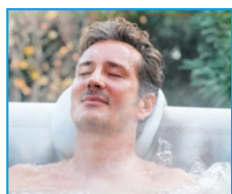

INFLATABLE SPA
ASPEN
Spa for 4 persons

2 YEARS
WARRANTY

962 444 011

ASPEN SPA

2 filter cartridges included

The perfect inflatable spa for small spaces

The Aspen square-shaped inflatable spa is compact and elegant, and ideal for 4 people. Refined and robust, the Aspen has an ultra-resistant laminated, imitation leather PVC outer and pearl interior liner.

Ref:	SP-ASP130D
Capacity	4 persons
External dimensions	168x168cm
Internal dimensions	128x128cm
Height	70cm
Water level	44-47cm
Volume of water	700L
Air nozzles	110
Outer liner	PVC laminated with imitation leather finish
Innerliner	PVC Pearl
Ground protection	Synthetic fabric mat
Cover	PVC laminated 0,6mm with aluminum sheet
Straps	Secure locking with custom buckles
Control panel	Integrated digital panel
Power supply	240V~ / 50Hz
Pump	Air and bubble pump : 650W
	Air pump noise : 68 dB at 1m
	Filtration Pump : 40W
	Noise filtering : 55 dB à 1m
Heater	Power: 1500W / 1.5°C - 2.5°C/hour
	Maximum temperature: 42°C
	Double heater isolation
Operating environment	5°C or above
Certification	CE / GS