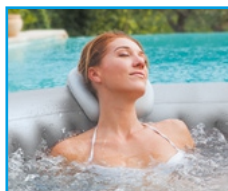

110 air nozzles
Perfect for a relaxing moment.