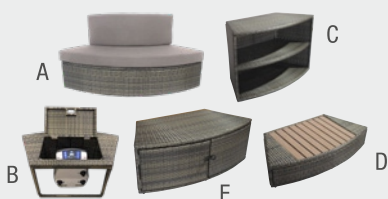

## FEATURES

Ref:	SP-OCT165
Capacity	4+2 persons
Dimensions	Ø 193 x H 73 cm
Internal dimensions	Ø 165 x H 73 cm
Volume of water	1000 liters
Weight (empty)	36 kg
Air nozzles	100
Temperature increase	1,5 - 3 °C/hour
Electricity supply	240 V ~ 50 Hz
Heating	2000 W
Liner	0.6mm braided PVC interior Braided PVC exterior
Protection	Double insulation for the heater
Filtration Pump	40 W
Filtration	Filtration block + 1 anti-bacterial cartridge included
Warranty	Structure and electronics 2 years Poolstar after-sales service

Complete your  
haute couture  
relaxation area

**OPTIONAL FURNITURE**

**KIT 5 FURNITURES**

**KIT 8 FURNITURES**

A - Bench with backrest + seat cushions and back  
B - Engine block shelters  
C - Furniture with 2 shelves