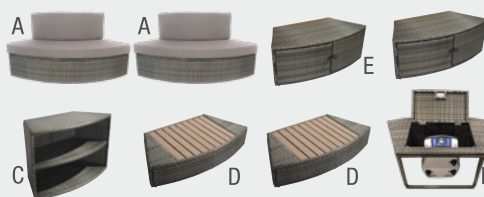

# SPA OCTOPUS

SEMI-RIGID STRUCTURE

4+2 personnes

Complete your  
haute couture  
relaxation area

**OPTIONAL FURNITURE**

**KIT 5 FURNITURES**

**KIT 8 FURNITURES**

A - Bench with backrest + seat cushions and back  
B - Engine block shelters  
C - Furniture with 2 shelves