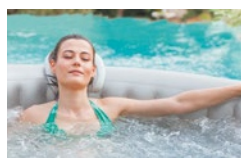

Premium leatherette cover

INFLATABLE SPA PYTHON

spa for 5 / 6 persons

2 YEARS
WARRANTY

962 444 011

PYTHON

Comfortable, fashionable and simple

You will like the Python spa's octagonal shape, perfect for 5 persons, and its trendy design. The spa's exterior has a matt black imitation leather finish with a crocodile motif which gives an elegant touch to your relaxation area. And get the benefit of its 'smart' motor unit which combines the heating, filtration and massaging bubbles.

ADVANTAGES

Generous imitation leather finish
Double heater protection
Triple function
massage/heating/filtration
smart economical motor
easy and fast installation
built-in inflator

EQUIPMENT & ACCESSORIES

Unique design with imitation leather finish

Safe, insulated cover

Includes 1 anti-bacterial filter cartridge

130 air nozzles

Electrical socket with 10mA differential protection

TECHNICAL SPECIFICATIONS

Ref	SP-PYT155C
Capacity	5/6 persons
External dimensions	185 x 185 cm
Internal dimensions	145 x 145 cm
Height	70 cm
Water level	44-47 cm
Volume of water	850 L
Air nozzles	130 nozzles
Outer liner	PVC laminated + premium leatherette cover
Innerliner	PVC Pearl
Cover	PVC laminated 0,6mm with aluminum sheet
Strapes	Secure locking with custom buckles
Control panel	Integrated digital panel
Power supply	240V~50Hz
Pump	Air and bubble pump : 650 W
	Air pump noise 68 dB à 1 m
	Filtration Pump : 40 W
	Noise filtering : 55 dB à 1 m
	Filtering capacity : 1200 L/h (320 gal/h)
Heater	Power : 1500 W / 1.5°C - 2.5°C/heure
	Maximum temperature : 42°C
	Double heater isolation
Operating environment	5°C or above
Certification	Tested and certified by TUV