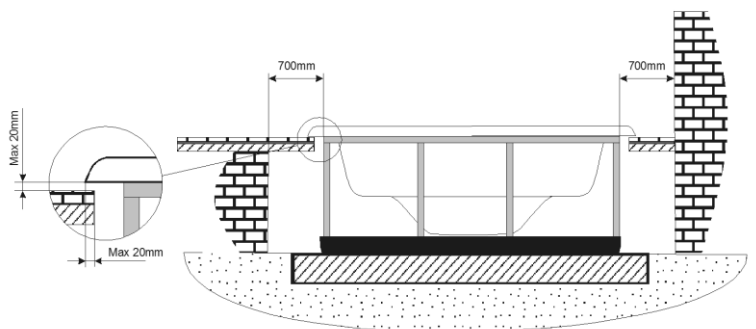

↑
DRAIN

↑
DRAIN

ELECTRICAL BOARD CONNECTIONS ACCESS

General specifications	
Spa weight (empty)	1.150 Kg
Spa weight (full)	7.150 Kg

Inground option

WARNING:

It's essential to keep a minimum clearance access of **700mm** all around.