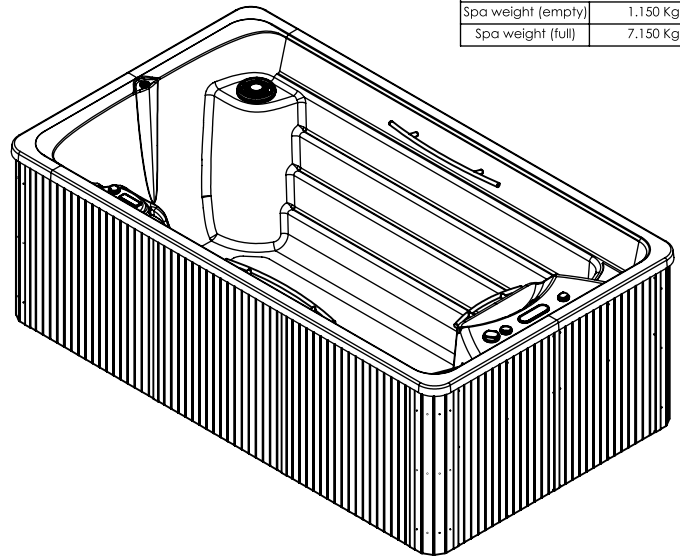

↑
DRAIN

↑
DRAIN

ELECTRICAL BOARD CONNECTIONS ACCESS

General specifications	
Spa weight (empty)	1.150 Kg
Spa weight (full)	7.150 Kg

Inground option

WARNING:

It's essential to keep a minimum clearance access of **700mm** all around.