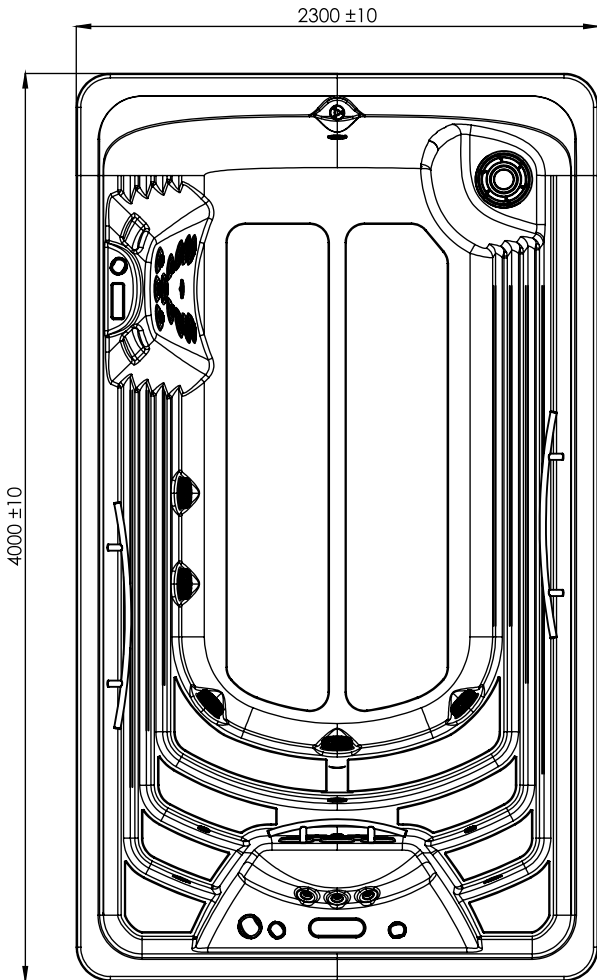

↑
DRAIN

↑
DRAIN

ELECTRICAL BOARD CONNECTIONS ACCESS

General specifications	
Spa weight (empty)	1.150 Kg
Spa weight (full)	7.150 Kg

Inground option

WARNING:

It's essential to keep a minimum clearance access of **700mm** all around.