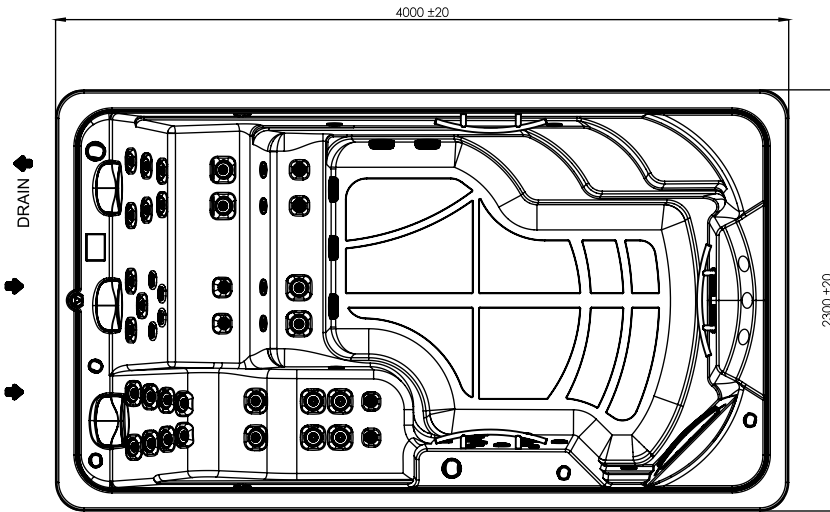

General specifications	
Spa weight (empty)	1.150 Kg
Spa weight (full)	7.150 Kg

SCALE 1:30

WARNING:
 It's essential to keep a minimum clearance access of 700mm all around.

ELECTRICAL BOARD CONNECTIONS ACCESS