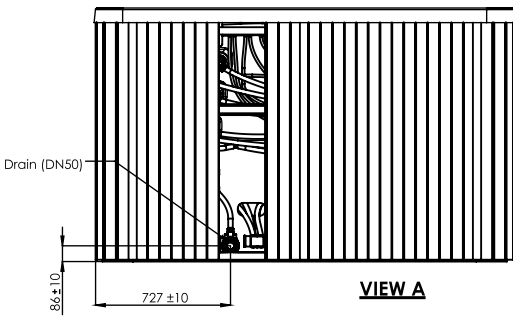

General specifications	
Spa weight (empty)	1.150 Kg
Spa weight (full)	7.150 Kg

SCALE 1:30

WARNING:
 It's essential to keep a minimum clearance access of 700mm all around.

ELECTRICAL BOARD CONNECTIONS ACCESS