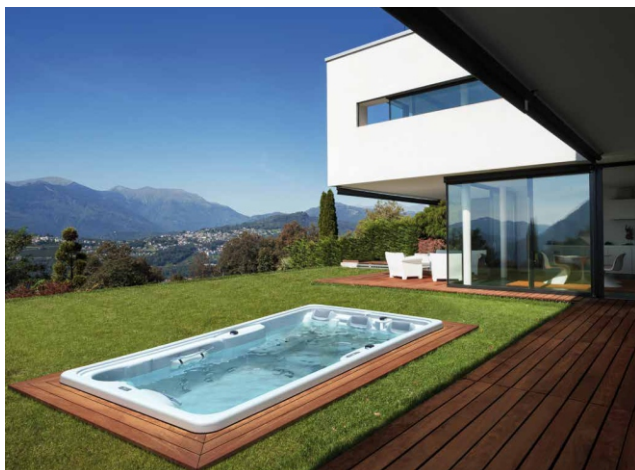

SWIMSPA CRETA

NOUVEAU

meuble Urban Grey

- ▷ 3 places (2 assises / 1 allongée) et un espace de nage
- ▷ 1 poste de massage debout, inédit dans notre gamme
- ▷ Bassin avec 48 jets et 4 turbo jets de natation
- ▷ Équipé d'un purificateur d'eau UV
- ▷ Inclus la chromothérapie : 5 projecteurs LED + éclairage des équipements sur le pourtour
- ▷ 3 appui-têtes
- ▷ 3 barres de maintien en inox
- ▷ 2 panneaux de contrôle à affichage digital
- ▷ Livré avec une couverture isothermique
- Structure métallique haute résistance
- Base isolante en ABS
- Avec meuble : filtration à cartouche
- Sans meuble - à encastrer : filtration à cartouche

Pompe de filtration	250 W
Pompe de massage	3 x 2,5 kW (3CV)
Réchauffeur électrique	3 kW
Puissance électrique max. (W) / (A)	7.000 W / 30,4 A
Tension	230 V
Dimensions en cm (+ ou - 2 cm)	400 x 230 x 138
Poids du spa (Vide / Plein)	1.177 kg / 9.677 kg
Contenance en eau (l)	8500 l

Produits Associés

Transport en supplément

COASTAL GRIS

SWIMSPA CRETA		Réf.		Code
Portable Meuble COASTAL GRIS	R04	62245A1320		67203A1320
Portable Meuble URBAN GREY	R04	62245AB320		67203AB320
Escalier luxe pour Swimspa Portable	R04	62330CL01		56918CL01
Encastrable complet avec filtre à cartouche	R04	62245A4320		67203A4320
Pré-équipé pour filtre	R04	62244SE311		675875E311

▷ Choisissez la couleur de la cuve

Ajouter à la fin de la Réf. CL + le n° de la couleur choisie

Couleur	N°
☐ Blanc	44
☐ Bleu clair marbré	46
☐ Sterling Marbré	59

▷ Choisissez des options

Si vous souhaitez une option, remplacer les 3 derniers chiffres de la Réf. (300) par le N°

Options	N°
ECOSPA*	321
AUDIO	323

* Option non disponible sur les versions encastrables

▷ Kits sports

• **Kit Fitness & Natation** compatible avec les modèles de spa de nage SWIMSPA CRETA, COMPACT & DUAL.

• **Kit Rames** compatible avec les modèles de spa de nage SWIMSPA MEDITERRANEA & CRETA.