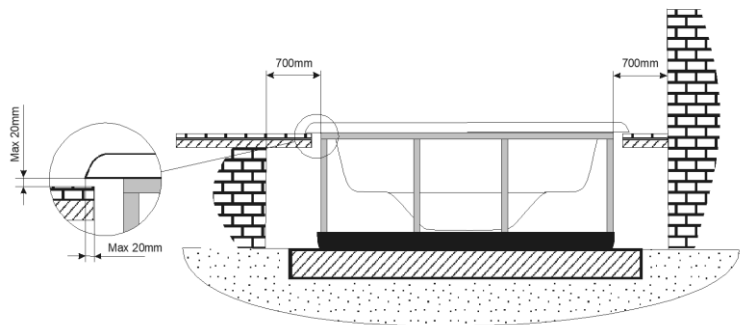

General specifications	
Spa weight (empty)	1.150 Kg
Spa weight (full)	7.150 Kg

SCALE 1:30

WARNING:
 It's essential to keep a minimum clearance access of 700mm all around.

ELECTRICAL BOARD CONNECTIONS ACCESS