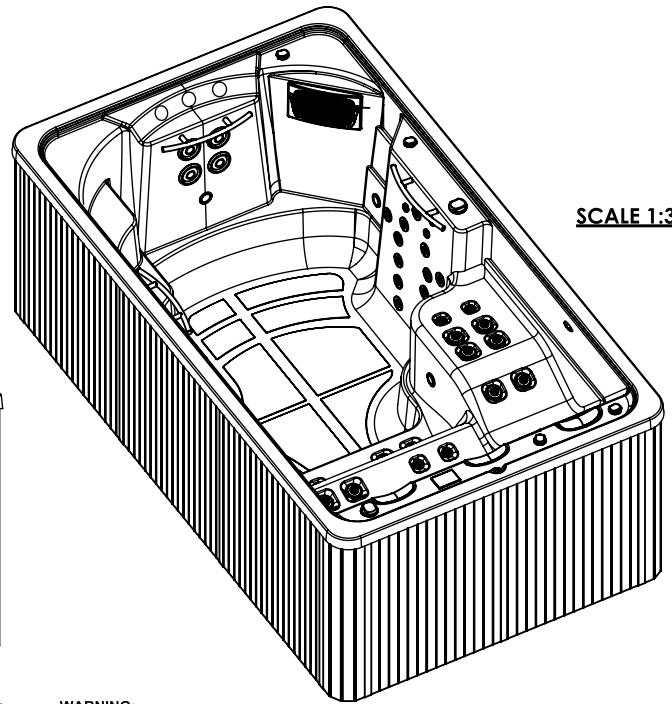

General specifications	
Spa weight (empty)	1.150 Kg
Spa weight (full)	7.150 Kg

SCALE 1:30