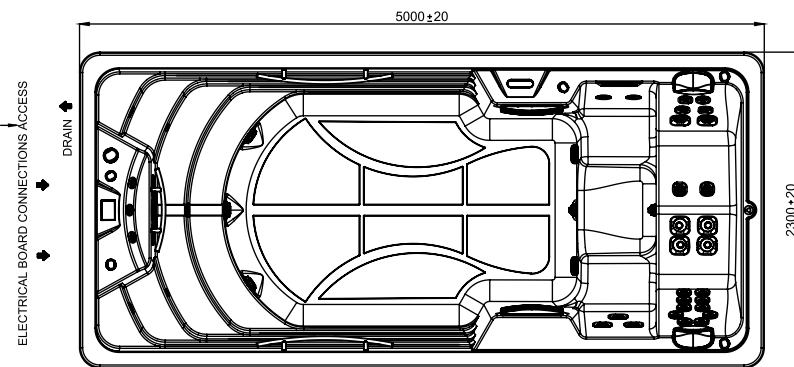

General specifications	
Spa weight (empty)	1.200 Kg
Spa weight (full)	9.700 Kg

WARNING:
It's essential to keep a minimum clearance access of **700mm** all around.