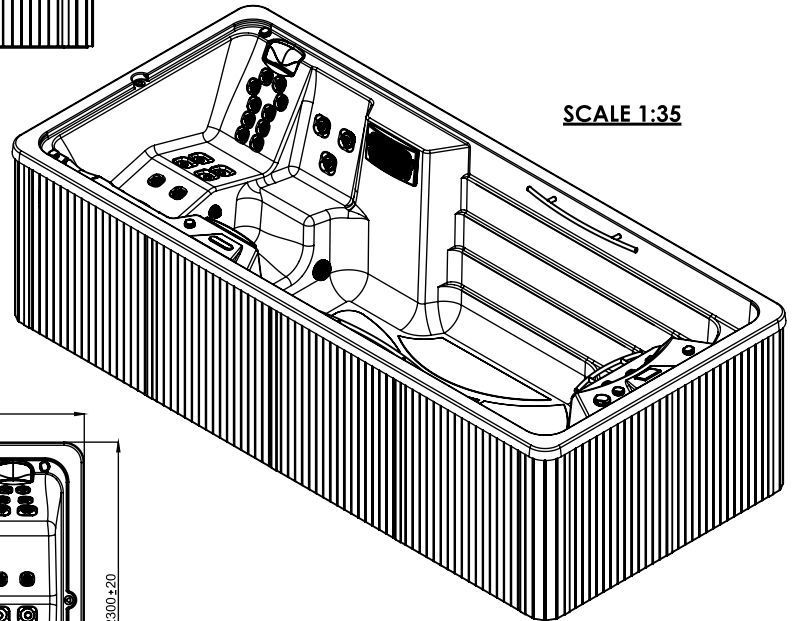

General specifications	
Spa weight (empty)	1.200 Kg
Spa weight (full)	9.700 Kg

WARNING:
It's essential to keep a minimum clearance access of **700mm** all around.