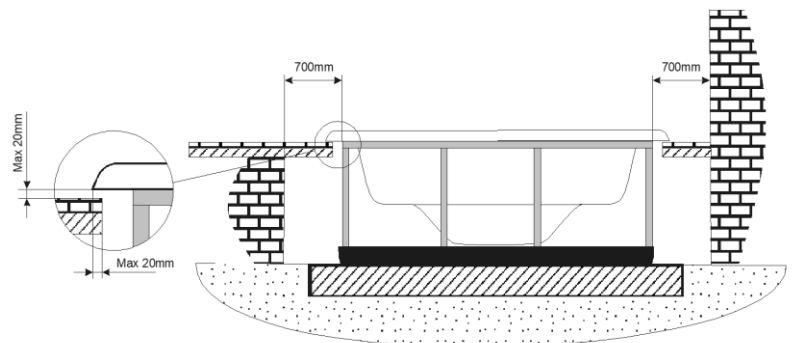

General specifications	
Spa weight (empty)	1.200 Kg
Spa weight (full)	9.700 Kg

**WARNING:**  
 It's essential to keep a minimum clearance access of **700mm** all around.

According to our policy of continuous improvement, dimensions, features or components of this product can be partially or completely changed without prior notice.  
 It's Customer responsibility to verify that this is the last version of the drawing