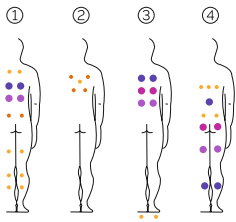

Duo

Double structure, double wellness.

CODE 74238

- _____ Ideal for 4 people
- _____ 4 positions
- _____ 2 loungers
- _____ 2 seats
- _____ 1 vertical
- _____ Measures: 600 (190 A / 410 B) x 230 x 138 cm
- _____ Water capacity (l): 1.000 (A) / 6.000 litros (B)
- _____ Weight: Empty 1.000 kg / Full 8.500 kg
- _____ 3 colors
- _____ 4 massages

AREA A AREA B

③ ④

SHELL FINISHES (ACRYLIC COLORS)

FURNITURE FINISHES (OUTDOOR CABINET)

FEATURES

OPTIONAL FEATURES

TECHNICAL SPECIFICATIONS

FEATURES	AREA A	AREA B
Total massage points	30	16
Massage Jets	30	16
Air Nozzles	Not available	Not available
Waterfall	Not available	Not available
Water fountains	Not available	3
Counter-current jets maximum flow rate	-	120 m³/h
Headrests	2	Not available
Touch Panel	Principal	Principal
Ultraviolet Treatment UV	Standard	Standard
Metal structure	Standard	Standard
ABS base	Not available	Not available
Energy Saving Cover	Standard	Standard
EcoSpa	Optional	Optional
Blue Connect Plus	Optional	Optional
Rowing Kit	Not available	Optional Cod. 74496

FINISHES		
Colour Sense	3 LED + Ilumin. acc.	5 LED + Ilumin. acc.
Pure Line Lighting	Not available	Not available
Surround Bluetooth Audio	Optional	Optional
Jets / Stainless Steel Nozzles	Standard	Standard
Stainless steel handrail	Not available	3 (inside)
Wifi Spa Control	Optional	Optional
Without cabinet	Optional	Optional