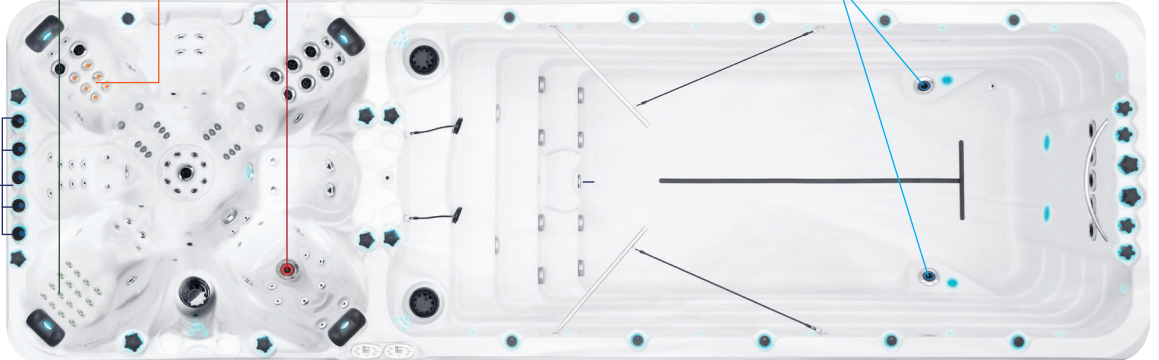

SWIMSPA VITALITY

PASSION SPAS SPORT- EN FITNESS COLLECTION

passion
spas | love your senses

SPECIFICATIONS/GENERAL

| | |
|--|---|
| Dimensions LxW x H..... | 708 x 227 x 126/155 cm |
| Number of Seats..... | 7 |
| Capacity in Liter..... | 13000/15000 |
| Dry Weight in kg..... | 1600/1750 |
| Full Weight in kg..... | 14600/26750 |
| Shell Material..... | Aristech® Acrylic with Vinylester and Polyester |
| Synthetic Maintenance Free Cabinet..... | Standard |
| Removable Side Panels..... | 8 |
| Durable Support System..... | Synthetic |
| Everlast™ Full Floor Support Material..... | Polyester |
| High Density Urethane Insulation..... | Standard |
| Cup Holders..... | 8 |

WATER SYSTEM

| | |
|---|----------------------------|
| Total jets..... | 70 |
| Air Injector Jets..... | 8 |
| Air Control Valve..... | 4 |
| Filters / Surface..... | (2) 50 Square Feet |
| Top Access Skim Filter..... | High-Volume Vortex Skimmer |
| Floor Drain..... | 1 |
| External Drain..... | 1 |
| Hi Flow Suctions..... | 4 |
| Water Diverter Valve..... | 3 |
| 6" Turbo Swim Jet..... | 7 |
| 6" Aqua Rolling Massage Jet..... | 1 |
| 5" Massage Jets, Directional, Rotational and Pulsational..... | 8 |
| 3" Directional Jets..... | 20 |
| 2" Directional Jets..... | 52 |
| Ozone Jets..... | 2 |

SPECIAL FEATURES

| | |
|---|----------|
| Soft Air Massage System..... | Standard |
| Molded Headrest Soft Pillows with LED Light..... | 3 |
| StarBrite Interior LED Light System..... | Standard |
| Cascade Creek Water Fall..... | 1 |
| Exterior Corner LED Lighting..... | Standard |
| Aromatherapy System..... | Standard |
| Ozone Sanitation System..... | Standard |
| UV Synergy System..... | Standard |
| Ultra Efficient Dual-Wrap Cabinet Insulation..... | Standard |
| 5/4 Ultra Efficient Walk-On Cover..... | Optional |