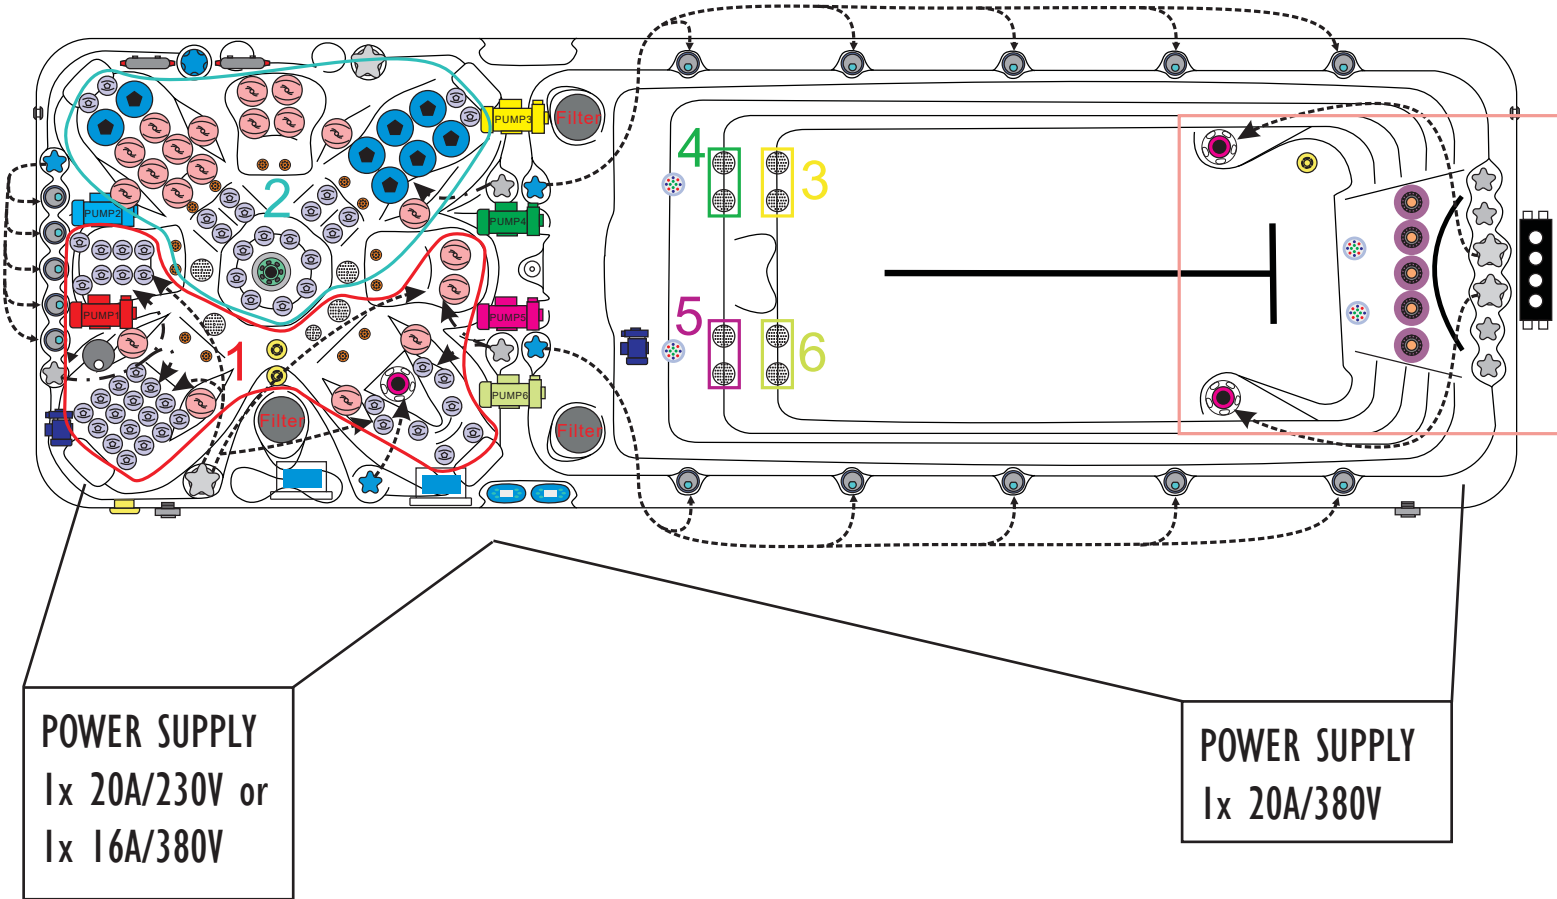

passion
spas | love your senses

SWIMSPA VITALITY - VITALITY DEEP

PASSION SPAS SPORT- EN FITNESS COLLECTION

POWER SUPPLY
1x 20A/230V or
1x 16A/380V

POWER SUPPLY
1x 20A/380V

-  Waterjet 153950 5pcs
-  Clusterjet 150293 52pcs
-  Mini Jet 150126 21pcs
-  Power Jet 150155 5pcs
-  Swim Jet 150202 3pcs
-  River Jet 152200 5pcs
-  Blowerjet 150561 9pcs
-  Spa Light 150766 7pcs
-  Suction 150516 2pcs
-  Suction 150517 12pcs