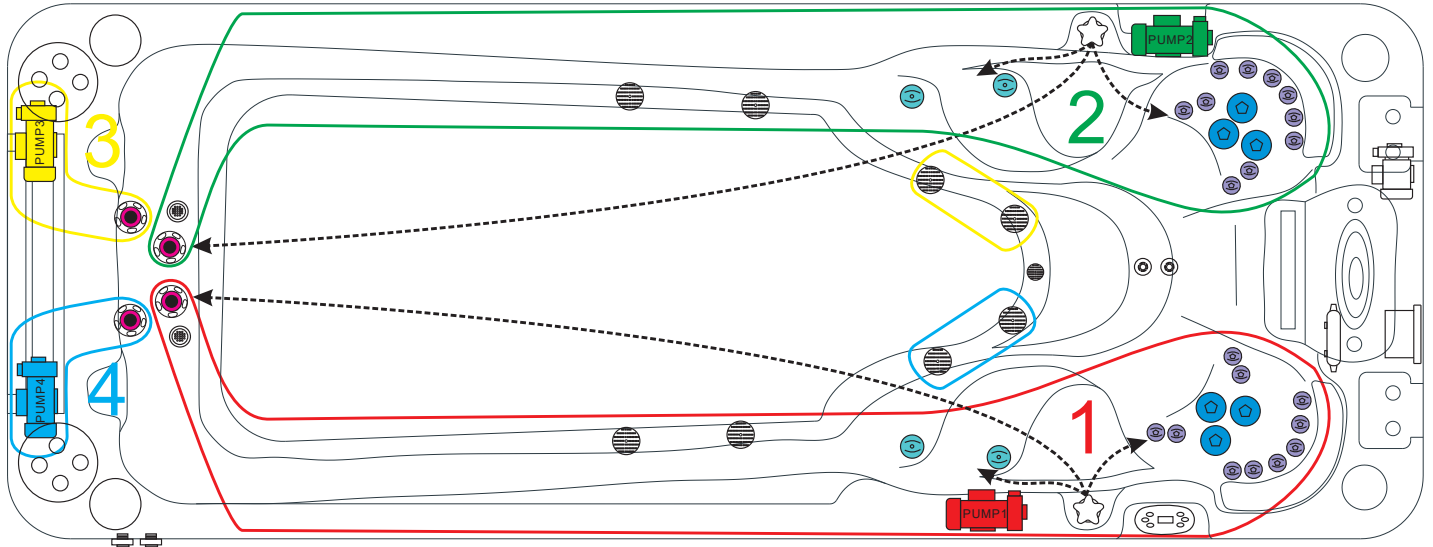

passion
spas | love your senses

SWIMSPA AQUATIC 2

PASSION SPAS SPORT- EN FITNESS COLLECTION

SPECIFICATIONS/GENERAL

Dimensions LxWxH.....	600x228x126 cm
Number of Seats.....	2
Capacity in Liter.....	12500
Dry Weight in kg.....	1400
Full Weight in kg.....	13900
Shell Material.....	Aristech® Acrylic with Vinylester and Polyester
Synthetic Maintenance Free Cabinet.....	Standard
Removable Side Panels.....	4
Cabinet Material.....	Synthetic
Durable Support System.....	Synthetic
Everlast™ Full Floor Support Material.....	Polyester
High Density Urethane Insulation.....	Standard
Cup Holders.....	5

PUMP INFORMATION

Massage Pump 1: LX LP300.....	2,2 kW
Massage Pump 2: LX LP300.....	2,2 kW
Massage Pump 3: LX LP300.....	2,2 kW
Massage Pump 4: LX LP300.....	2,2 kW
Filtration Pump: LX WTC50M.....	250W

ELECTRICAL SYSTEM

Voltage.....	230/380 V
Amperage.....	380V-20A/230V-40A
Full Flow Electric Heater.....	3 kW
Control System.....	Balboa GS523DZ
Light (18 x Multi Color LED).....	Standard
Electronic Topside Control.....	Balboa TP600

passion
spas | love your senses

SWIMSPA AQUATIC 2

PASSION SPAS SPORT- EN FITNESS COLLECTION

POWER SUPPLY
1x 20A/380V

Clusterjet 150293 20pcs

Clusterjet 152186 4pcs

Power Jet 150155 6pcs

Swim Jet 150202 4pc