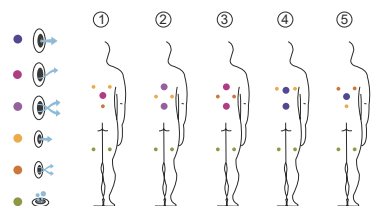

AQUALIFE LINE

Sundown

The virtuous circle of wellness.

CODE 52163

Ideal for 5 people

5 positions

5 seats

Measures: ø 205 x 90 cm

Water capacity (l): 680 liters

Weight: Empty 260 kg / Full 920 kg

7 colors

5 massages

SHELL FINISHES (ACRYLIC COLORS)

FURNITURE FINISHES (OUTDOOR CABINET)

FEATURES

OPTIONAL FEATURES