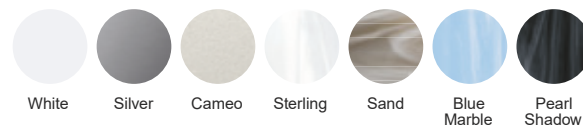

AQUALIFE LINE

Sundown

The virtuous circle of wellness.

CODE 52163

Ideal for 5 people

5 positions

5 seats

Measures: ø 205 x 90 cm

Water capacity (l): 680 liters

Weight: Empty 260 kg / Full 920 kg

7 colors

5 massages

SHELL FINISHES (ACRYLIC COLORS)

FURNITURE FINISHES (OUTDOOR CABINET)

FEATURES

OPTIONAL FEATURES