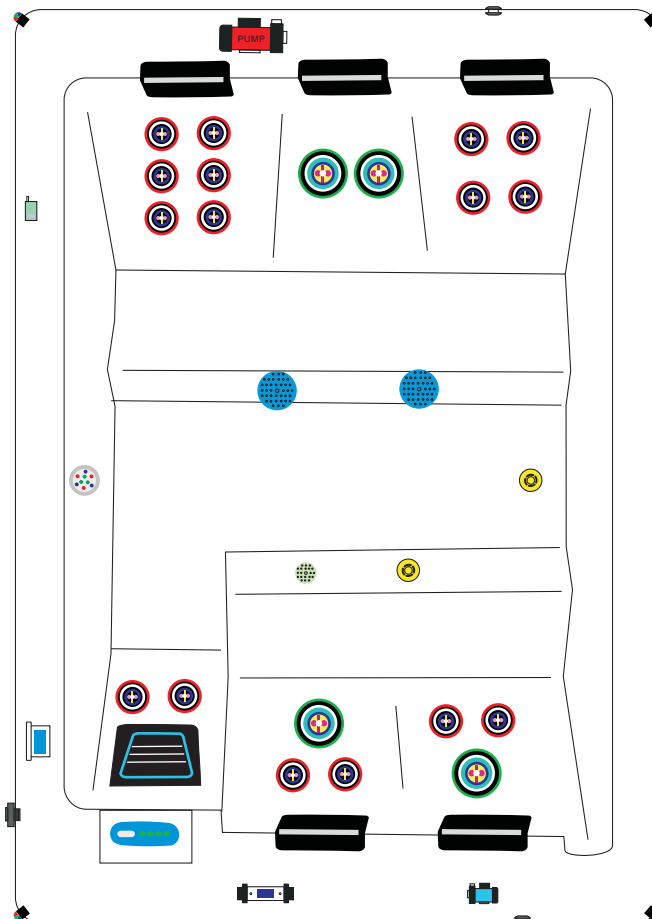

Cluster jet 16pcs

Mini jet 4pcs

Spa Light 150766 1pc

Suction 150516 1pc

Suction 150517 2pcs

UV lamp 150777

Passion Serene Pillow 153559

GS100

Drainage 150511

WTC50 Circ. Pump 150817

LP300 Mass. Pump 150818
(4pcs)

TP600 Display 151059