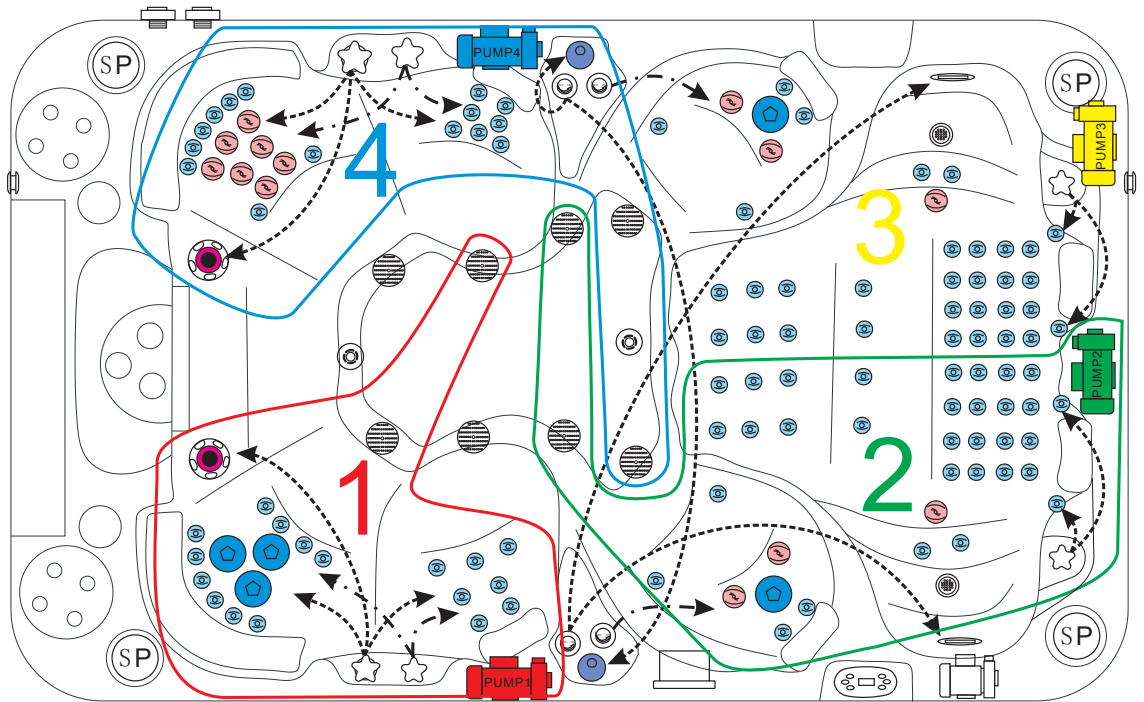

ELECTRICAL SYSTEM

Voltage.....	230/380 V
Amperage.....	380V - 20A / 230V - 40A
Full Flow Electric Heater.....	3 kW
Control System.....	Balboa GS523DZ
Light (18 x Multi Color LED).....	Standard
Electronic Topside Control.....	Balboa TP600

passion
spas | love your senses

THEATER SPA

PASSION SPAS EXCLUSIVE COLLECTION

POWER SUPPLY
1x 20A/380V

	Waterjet 153950	2pcs		Air Control	150499		Speaker	150321
	Clusterjet 151322	96pcs		Air Control	150520		Controller & Heater JZ6013x2	152222
	Mini Jet 150126	13pcs		Water Diverter	150493		Drainage	150511
	Power Jet 150155	5pcs		Water Control	152029		WTC50 Circ. Pump	150817
	Swim Jet 150202	2pcs		UV lamp	150777		LP300 Mass. Pump (4pcs)	150818
	Spa Light 150766	2pcs		Pillow	150403		TP600 Display	151059
	Suction 150517	8pcs		Corner Pillow	150387			
				Filter front Black	152046			
				2x Filter 6ch-940	151140			